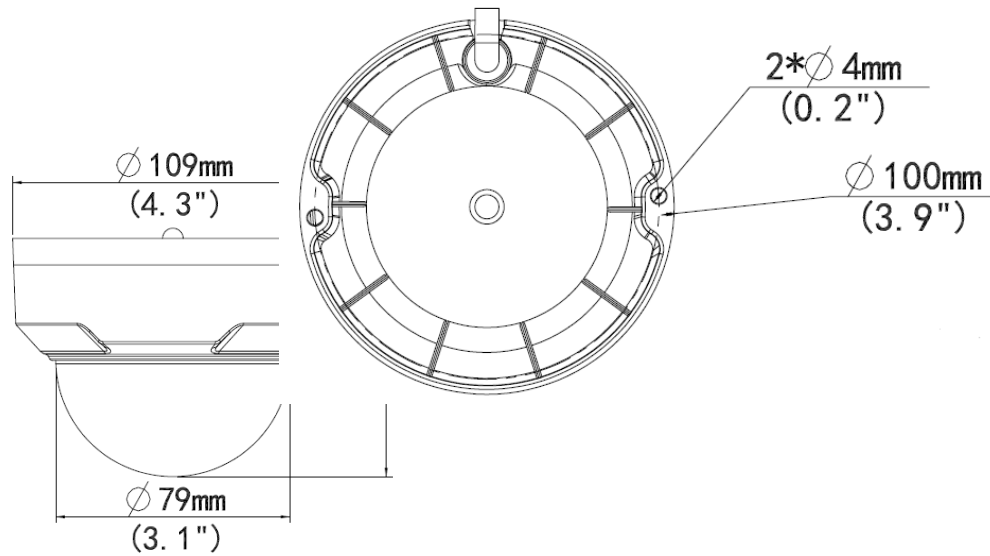

Interface	
Network	10/100M Base-TX Ethernet
General	
Power	DC 12V±25%, PoE (IEEE 802.3af)
	Power consumption: Max 4.5W
Dimensions (Ø x H)	Φ109 x 81mm (Ø4.3" x 3.2")
Weight	0.37kg (0.81lb)
Working Environment	-30°C ~ 60°C (-22°F ~ 140°F), Humidity: ≤95% RH (non-condensing)
Ingress Protection	IP67
Vandal Resistant	IK10

## Dimensions